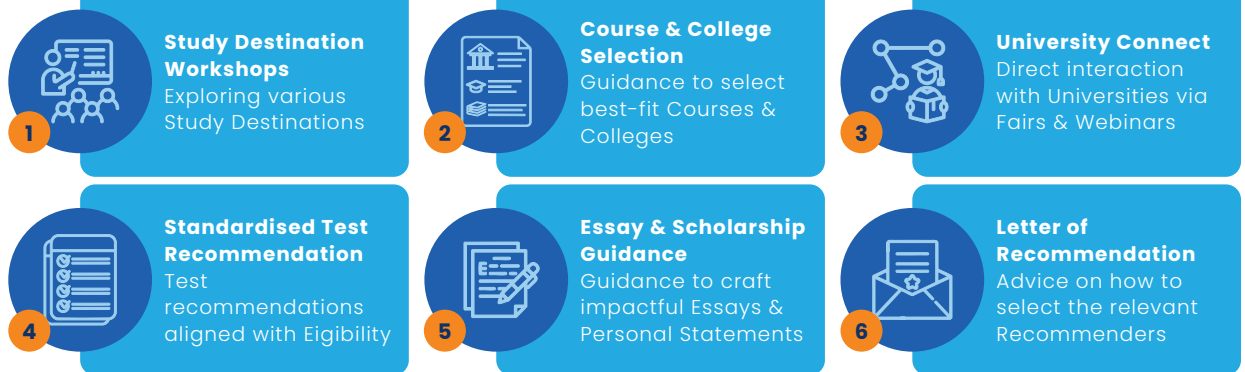

# GSG CAREER COUNSELLING & UNIVERSITY GUIDANCE PROGRAMME

**HELPING STUDENTS GET ADMISSIONS IN BEST-FIT PROGRAMMES AND UNIVERSITIES ACROSS THE GLOBE**

Our **Career Counselling & University Guidance programme** is designed to help students from grades 8–12 choose their future career pathways and guide them to get admitted to top universities across the globe. The personalised programme is crafted with a view of each student's unique personality and aptitude. It helps them navigate the journey towards their career goals, based on their abilities and aspirations.

## CAREER COUNSELLING

This programme helps students (grades 8–10) assess and understand their interests and abilities, enabling them to zero in on the right-fit career streams and subject combinations.

### Key Benefits of the Programme

- Helps students gain perspective and build a profile with proof of work accordingly.
- Data-driven guidance and personalised mentoring enable students to identify suitable career options based on unique interest, personality, orientation style, aptitude and academic performance.
- Helps students hone their communication skills and enhance their speaking and writing abilities.
- Provides clarity to students for aligning the subjects with their career goals.

### Key Benefits of the Programme

- Helps students identify aptitudes and select best-fit colleges accordingly .
- Guides through one of the most intimidating but integral decisions through personalised mentoring and action-driven plans
- Empowers students to take informed decisions and build powerful applications that reflect their true potential.
- More than 30% students have got admitted in the top 100 universities.